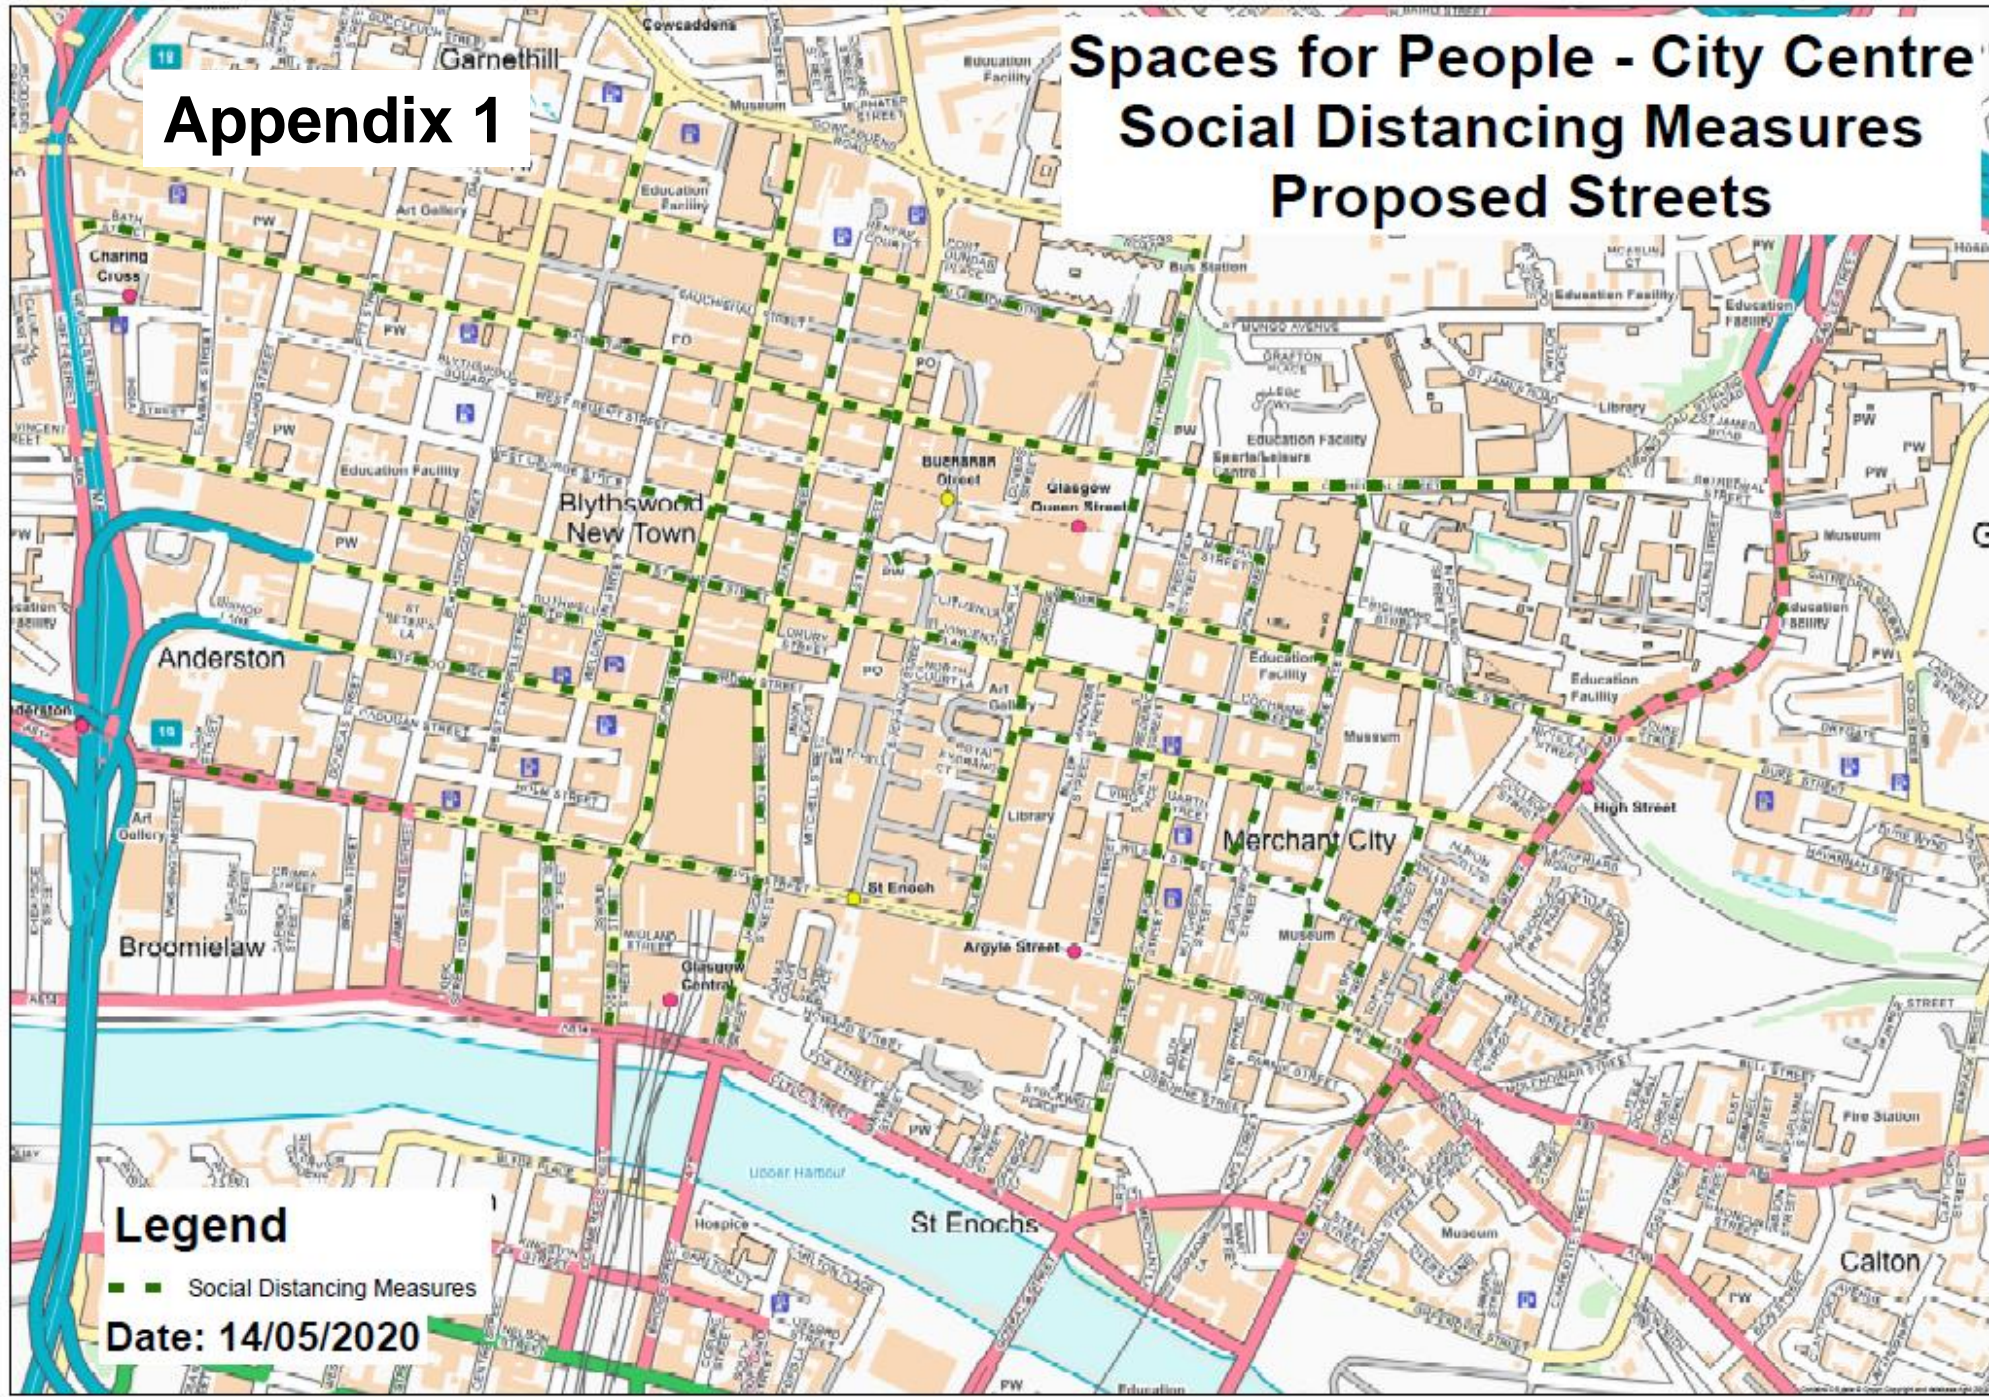

Appendix 1

Spaces for People - City Centre Social Distancing Measures Proposed Streets

Legend

— Social Distancing Measures

Date: 14/05/2020