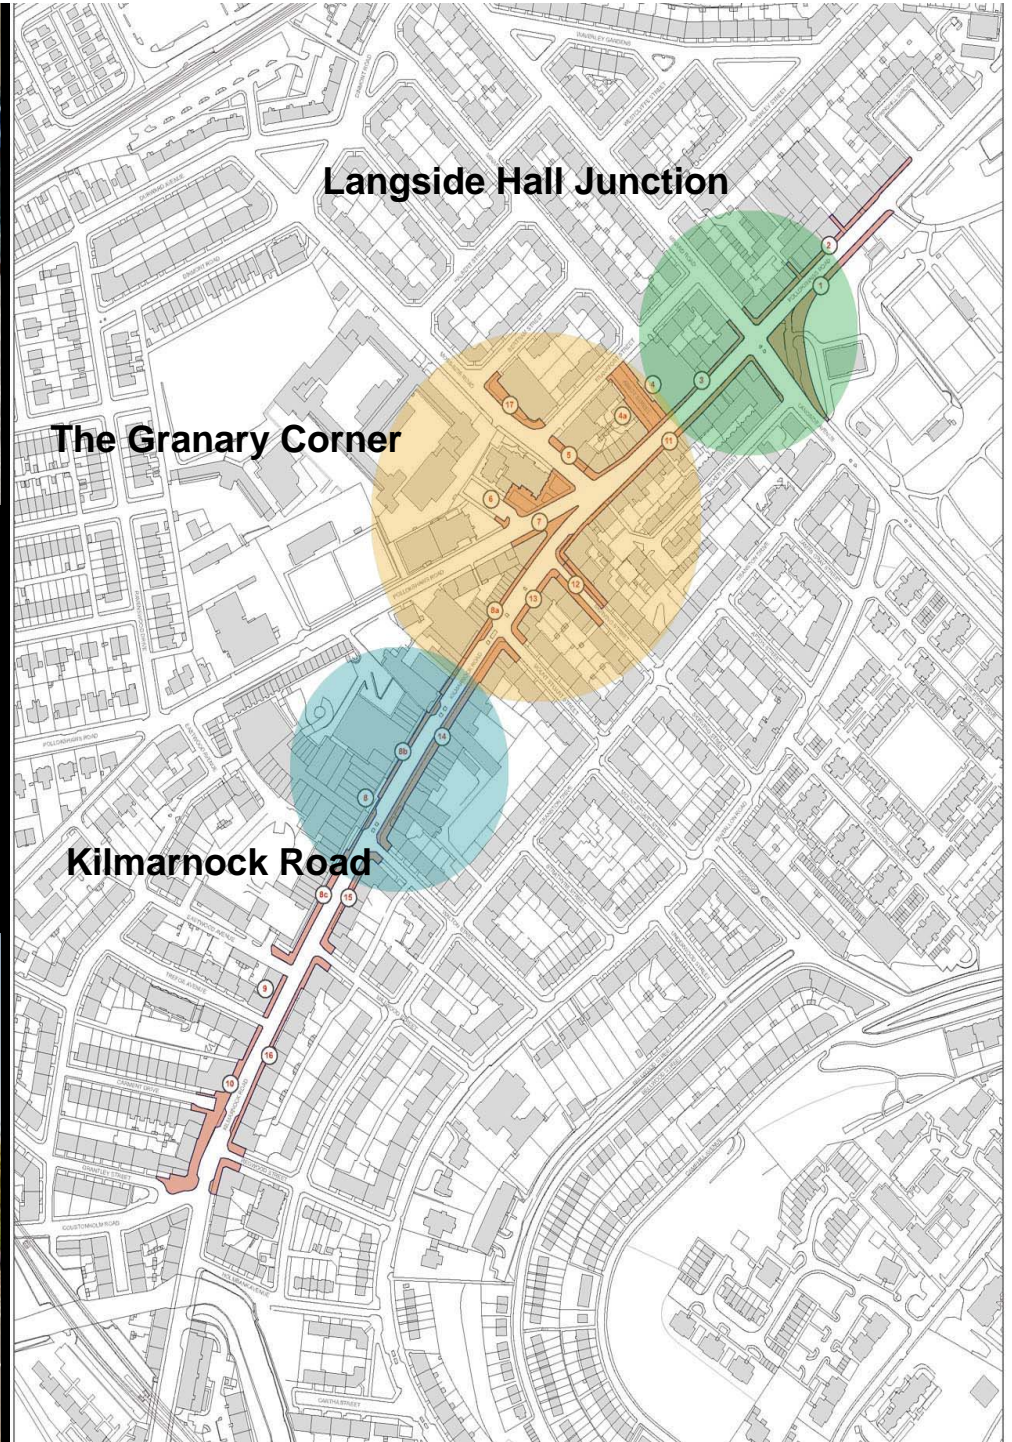

Shawlands Town Centre Action Plan

Public Realm Areas