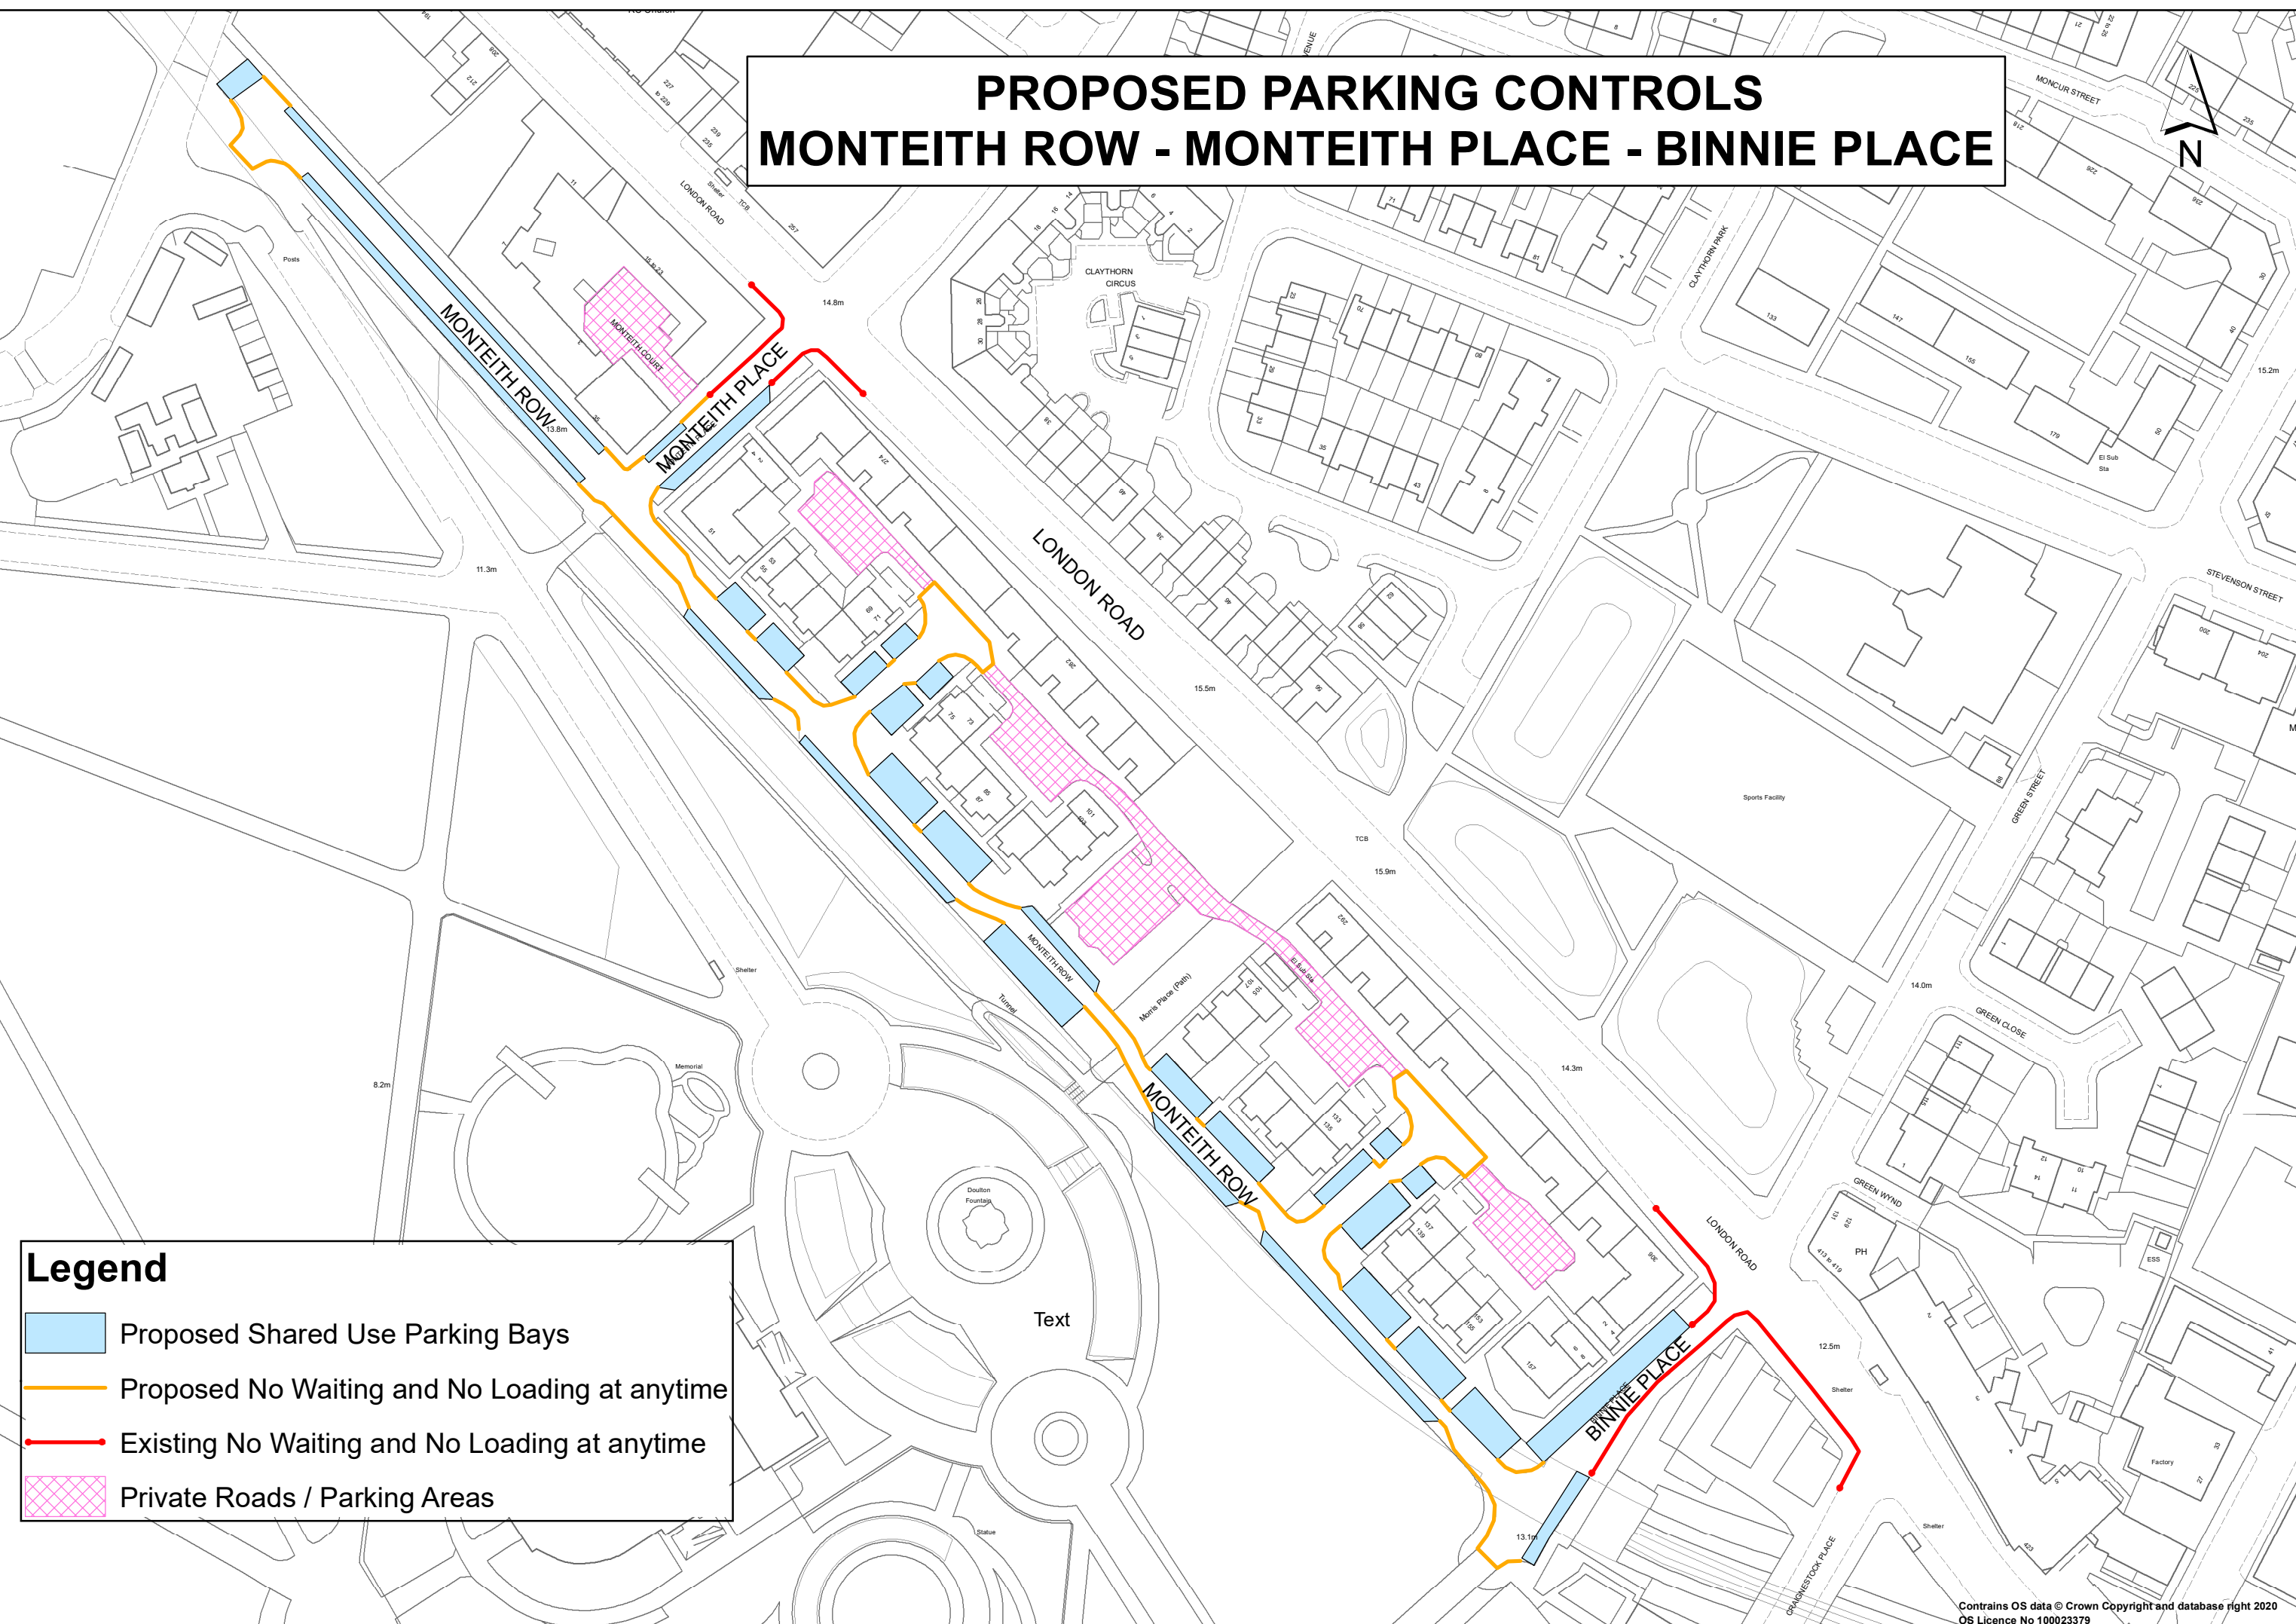

PROPOSED PARKING CONTROLS MONTEITH ROW - MONTEITH PLACE - BINNIE PLACE

Legend

-  Proposed Shared Use Parking Bays
-  Proposed No Waiting and No Loading at anytime
-  Existing No Waiting and No Loading at anytime
-  Private Roads / Parking Areas