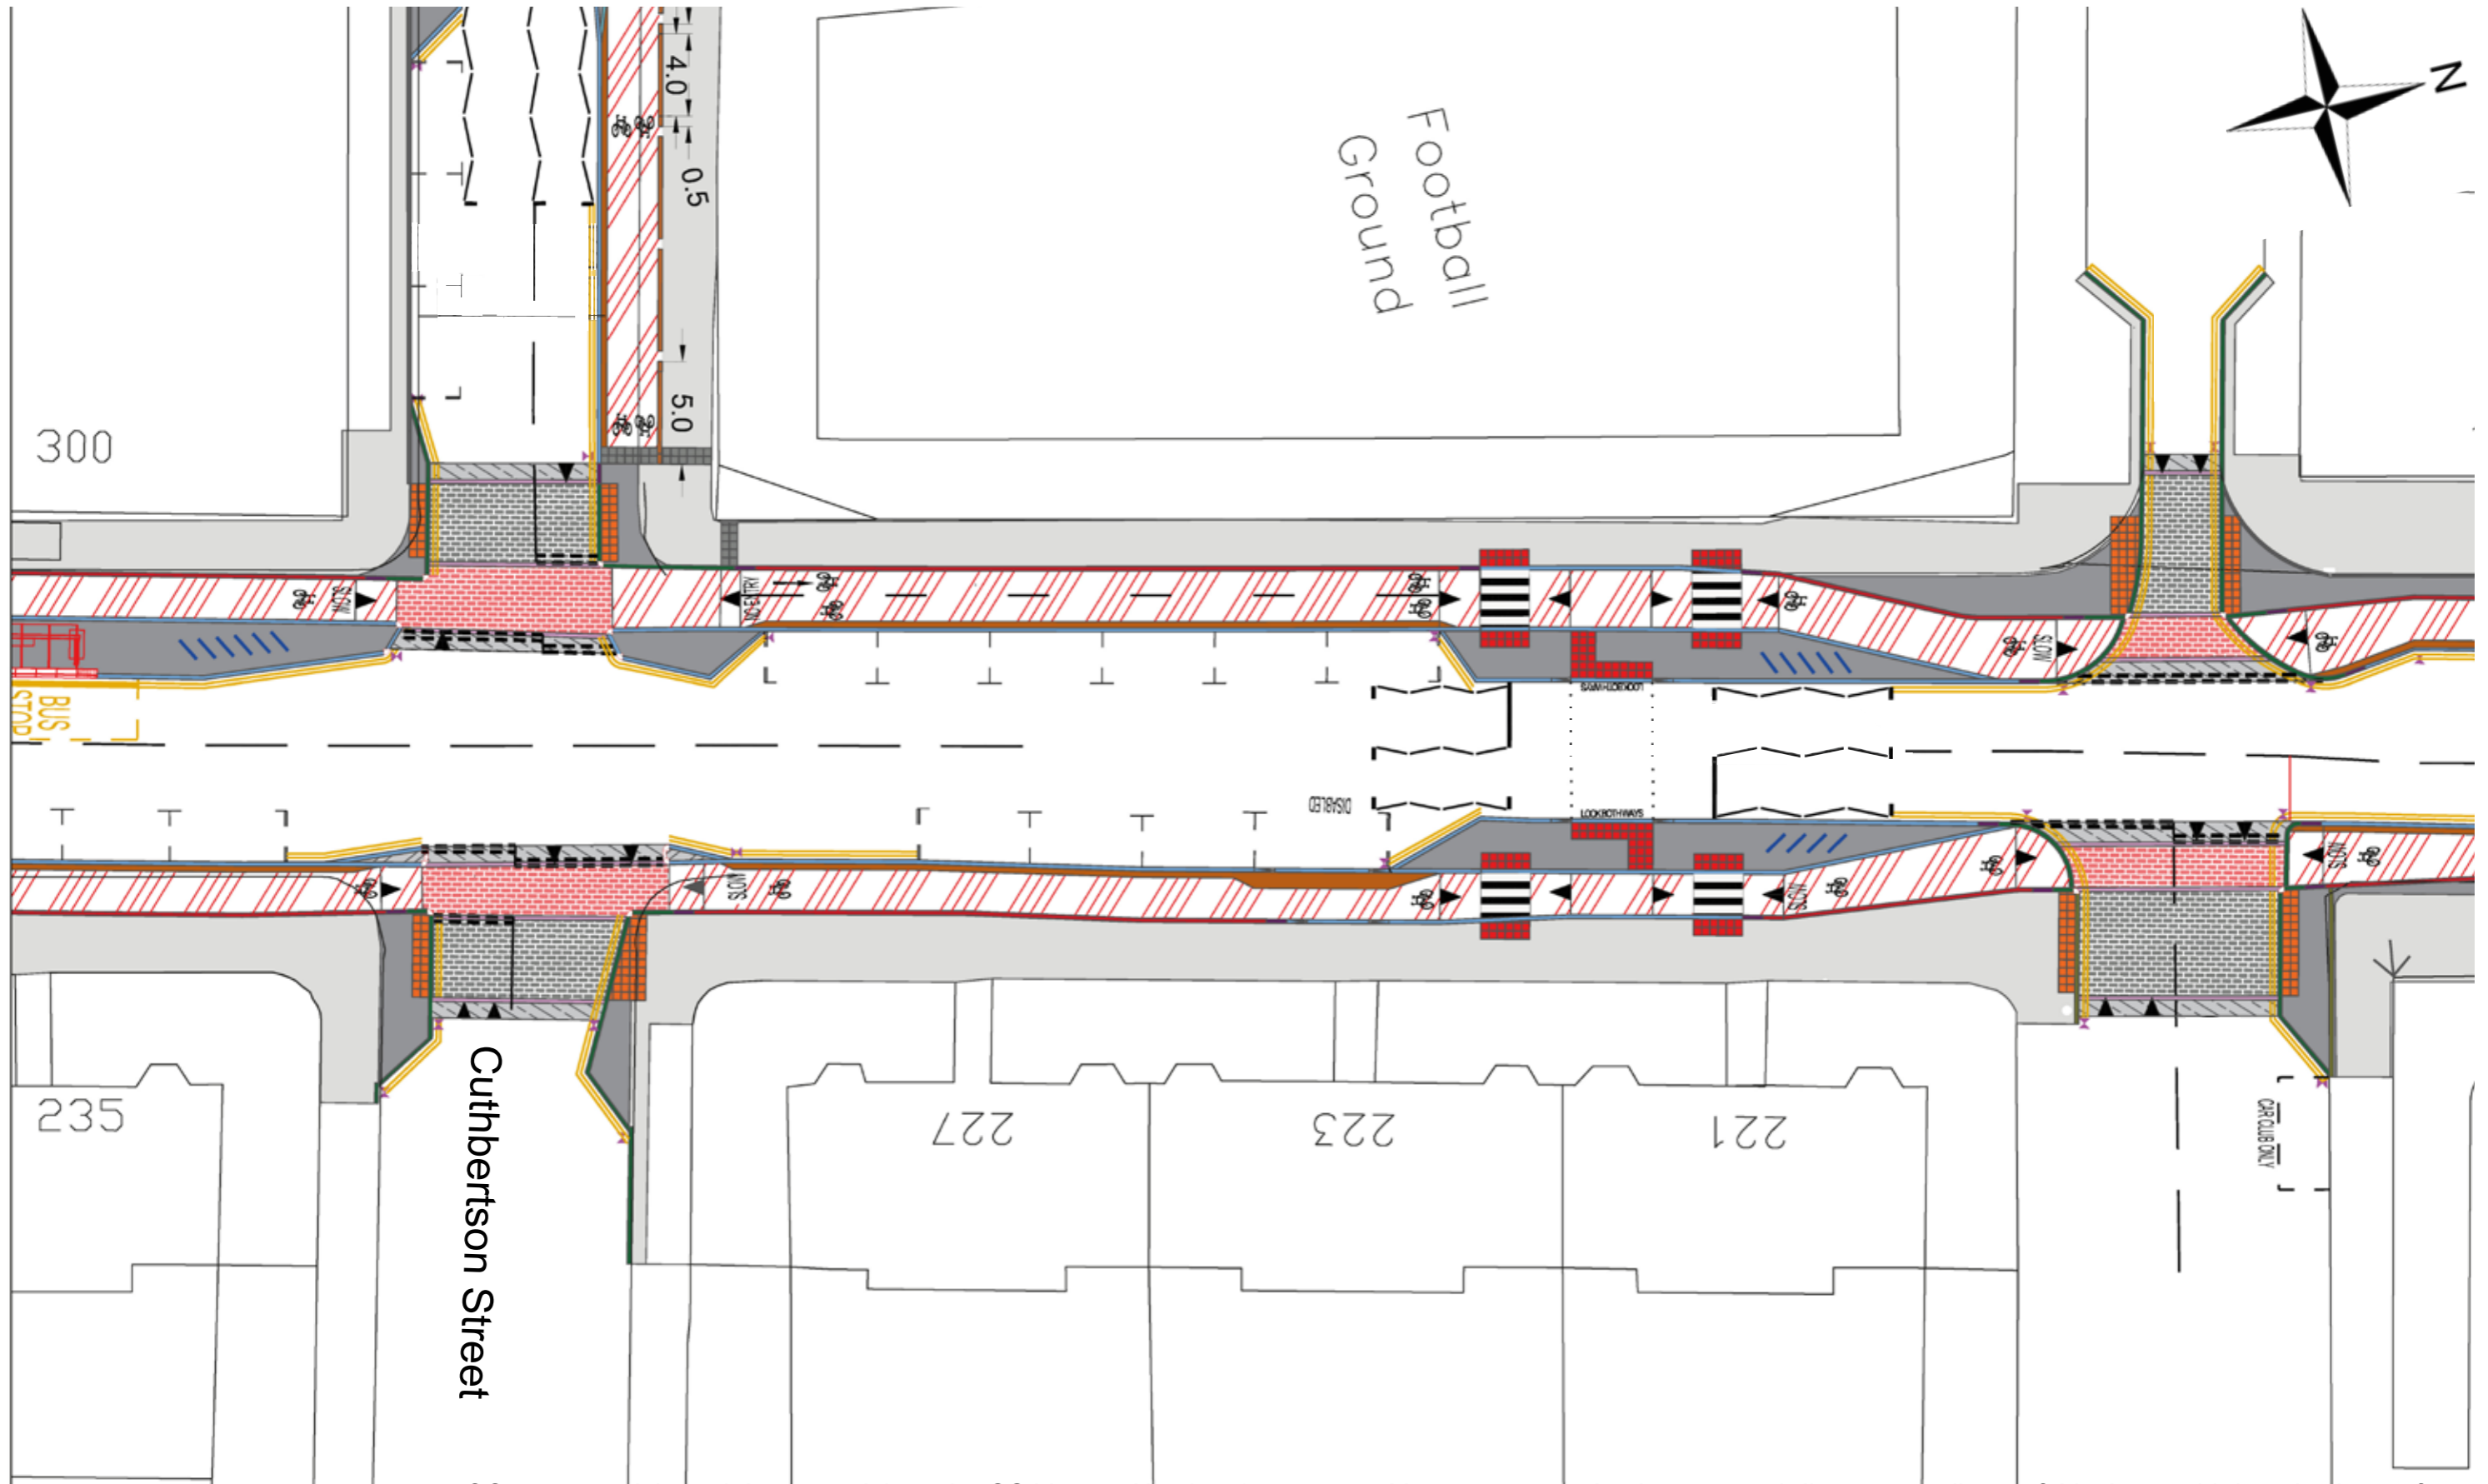

Not to scale
Subject to change

South City Way - Victoria Road Plan - 2 of 6

©Crown copyright and database right 2019. OS Licence Number 100023379. You are not permitted to copy, sub-licence or sell any of this data to third parties in any form

Not to scale

Subject to change

Key:

- Pavement Resurfaced
- New Paved Area
- Turning Area
- Cycle Lane
- Seat
- Tree
- Cycle Rack

South City Way - Victoria Road Plan - 3 of 6

©Crown copyright and database right 2019. OS Licence Number 100023379. You are not permitted to copy, sub-licence or sell any of this data to third parties in any form

Key:

- Pavement Resurfaced
- Cycle Lane
- Cycle Rack

Not to scale
Subject to change

South City Way - Victoria Road Plan - 4 of 6

©Crown copyright and database right 2019. OS Licence Number 100023379. You are not permitted to copy, sub-licence or sell any of this data to third parties in any form

South City Way - Victoria Road Plan - 5 of 6

©Crown copyright and database right 2019. OS Licence Number 100023379. You are not permitted to copy, sub-licence or sell any of this data to third parties in any form