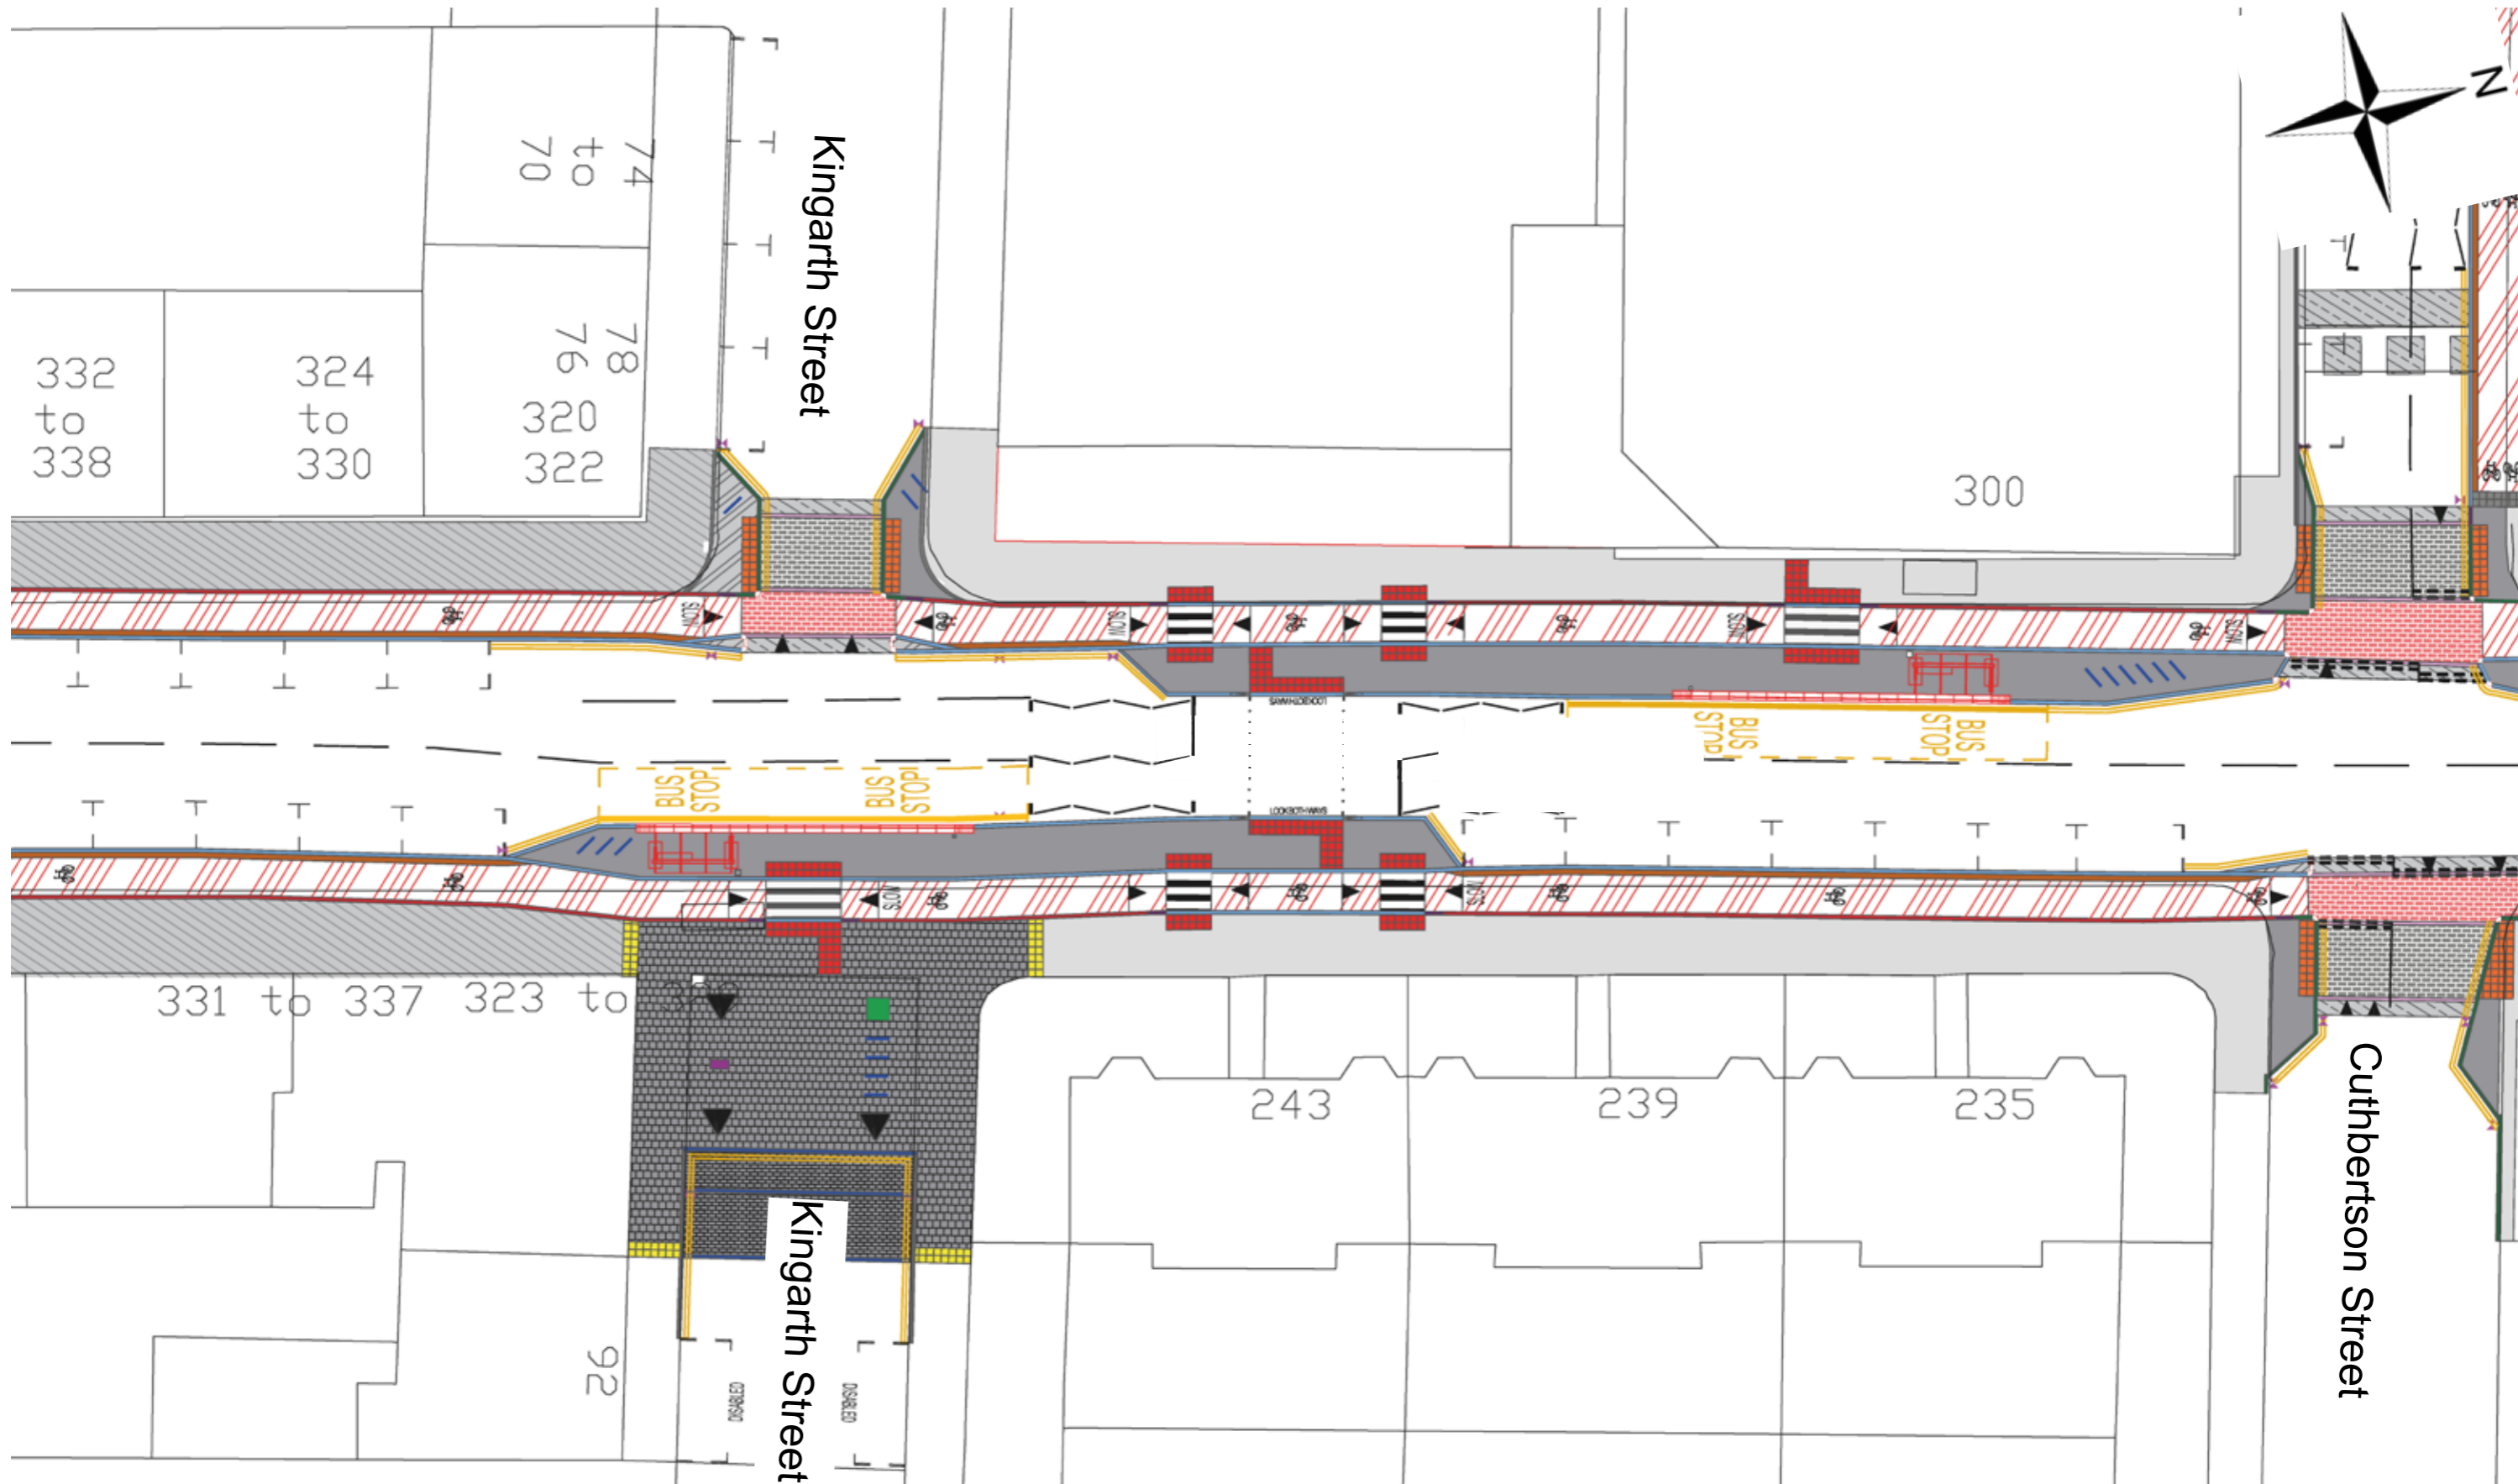

Not to scale
Subject to change

South City Way - Victoria Road Plan - 2 of 6

©Crown copyright and database right 2019. OS Licence Number 100023379. You are not permitted to copy, sub-licence or sell any of this data to third parties in any form

Not to scale

Subject to change

Key:

- Pavement Resurfaced
- New Paved Area
- Turning Area
- Cycle Lane
- Seat
- Tree
- Cycle Rack

South City Way - Victoria Road Plan - 3 of 6

©Crown copyright and database right 2019. OS Licence Number 100023379. You are not permitted to copy, sub-licence or sell any of this data to third parties in any form

Key:

- Pavement Resurfaced
- Cycle Lane
- Cycle Rack

Not to scale
Subject to change

South City Way - Victoria Road Plan - 4 of 6

©Crown copyright and database right 2019. OS Licence Number 100023379. You are not permitted to copy, sub-licence or sell any of this data to third parties in any form

South City Way - Victoria Road Plan - 5 of 6

©Crown copyright and database right 2019. OS Licence Number 100023379. You are not permitted to copy, sub-licence or sell any of this data to third parties in any form