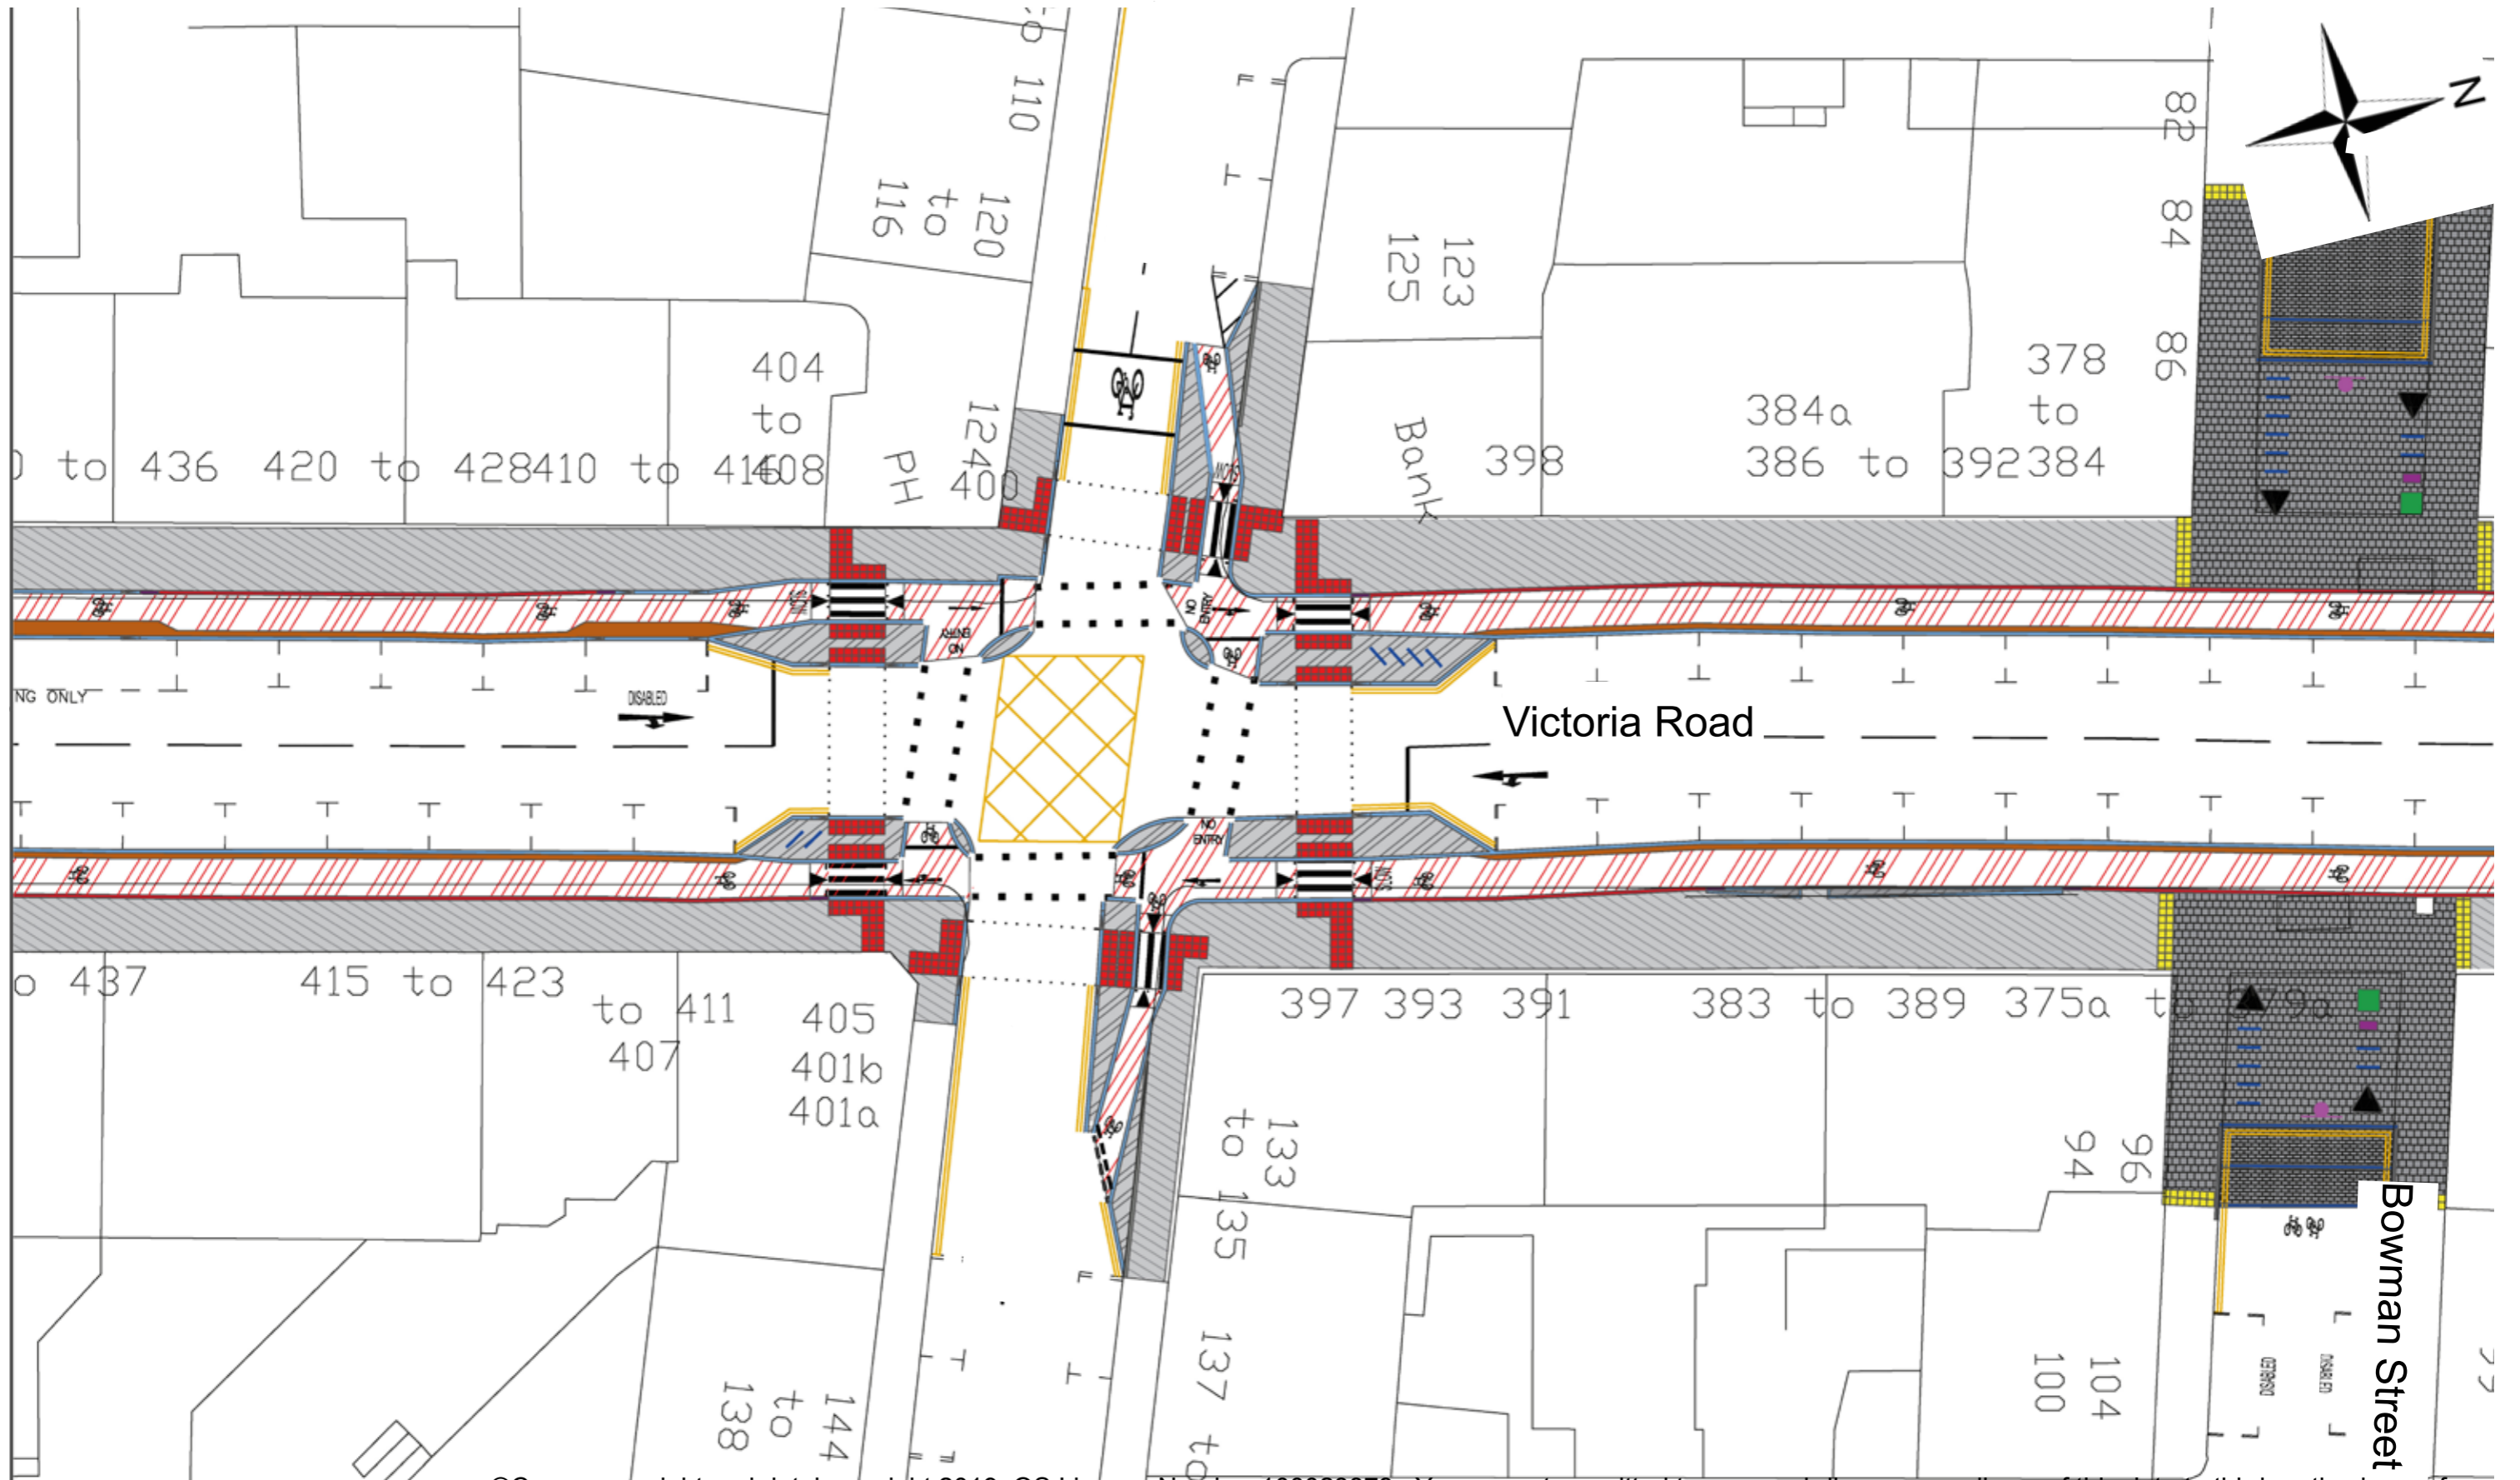

South City Way - Victoria Road Plan - 1 of 6

©Crown copyright and database right 2019. OS Licence Number 100023379. You are not permitted to copy, sub-licence or sell any of this data to third parties in any form

Not to scale
Subject to change

South City Way - Victoria Road Plan - 2 of 6

©Crown copyright and database right 2019. OS Licence Number 100023379. You are not permitted to copy, sub-licence or sell any of this data to third parties in any form

Not to scale

Subject to change

Key:

- Pavement Resurfaced
- New Paved Area
- Turning Area
- Cycle Lane
- Seat
- Tree
- Cycle Rack

South City Way - Victoria Road Plan - 3 of 6

©Crown copyright and database right 2019. OS Licence Number 100023379. You are not permitted to copy, sub-licence or sell any of this data to third parties in any form

South City Way - Victoria Road Plan - 5 of 6

©Crown copyright and database right 2019. OS Licence Number 100023379. You are not permitted to copy, sub-licence or sell any of this data to third parties in any form