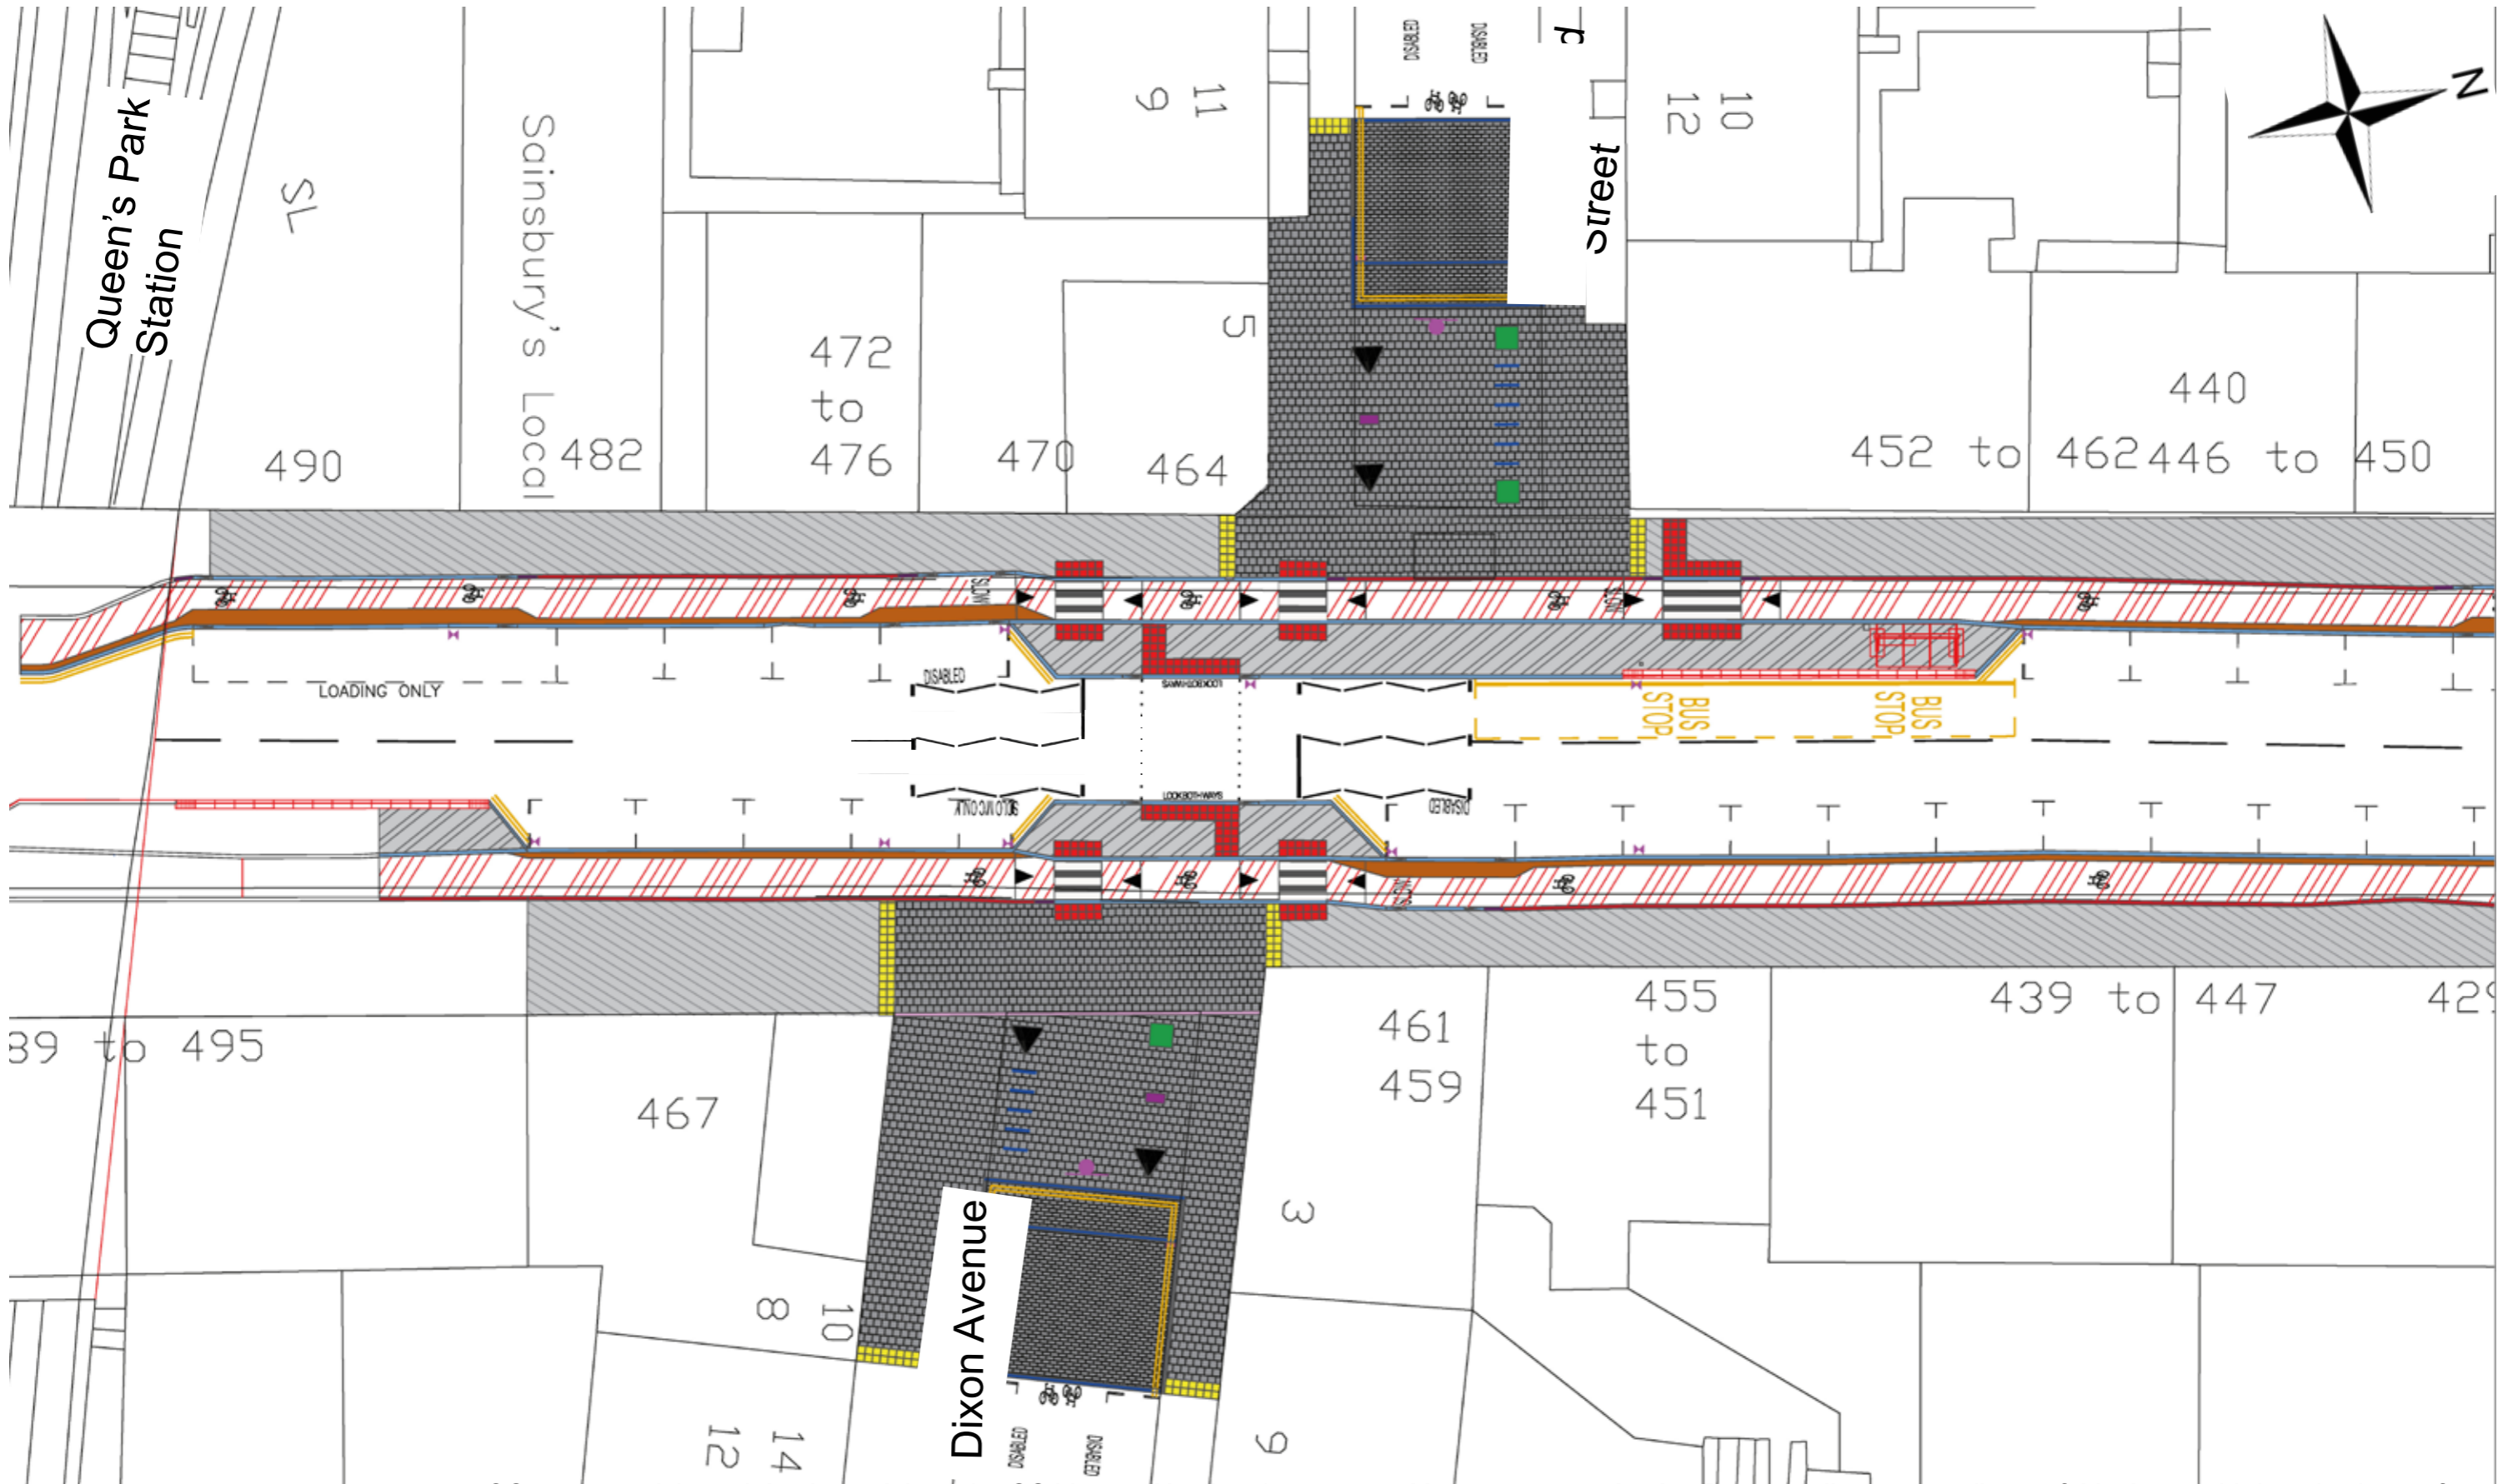

South City Way - Victoria Road Plan - 1 of 6

©Crown copyright and database right 2019. OS Licence Number 100023379. You are not permitted to copy, sub-licence or sell any of this data to third parties in any form

Not to scale
Subject to change

South City Way - Victoria Road Plan - 2 of 6

©Crown copyright and database right 2019. OS Licence Number 100023379. You are not permitted to copy, sub-licence or sell any of this data to third parties in any form

Not to scale

Subject to change

Key:

- Pavement Resurfaced
- New Paved Area
- Turning Area
- Cycle Lane
- Seat
- Tree
- Cycle Rack

South City Way - Victoria Road Plan - 3 of 6

©Crown copyright and database right 2019. OS Licence Number 100023379. You are not permitted to copy, sub-licence or sell any of this data to third parties in any form

South City Way - Victoria Road Plan - 5 of 6

©Crown copyright and database right 2019. OS Licence Number 100023379. You are not permitted to copy, sub-licence or sell any of this data to third parties in any form