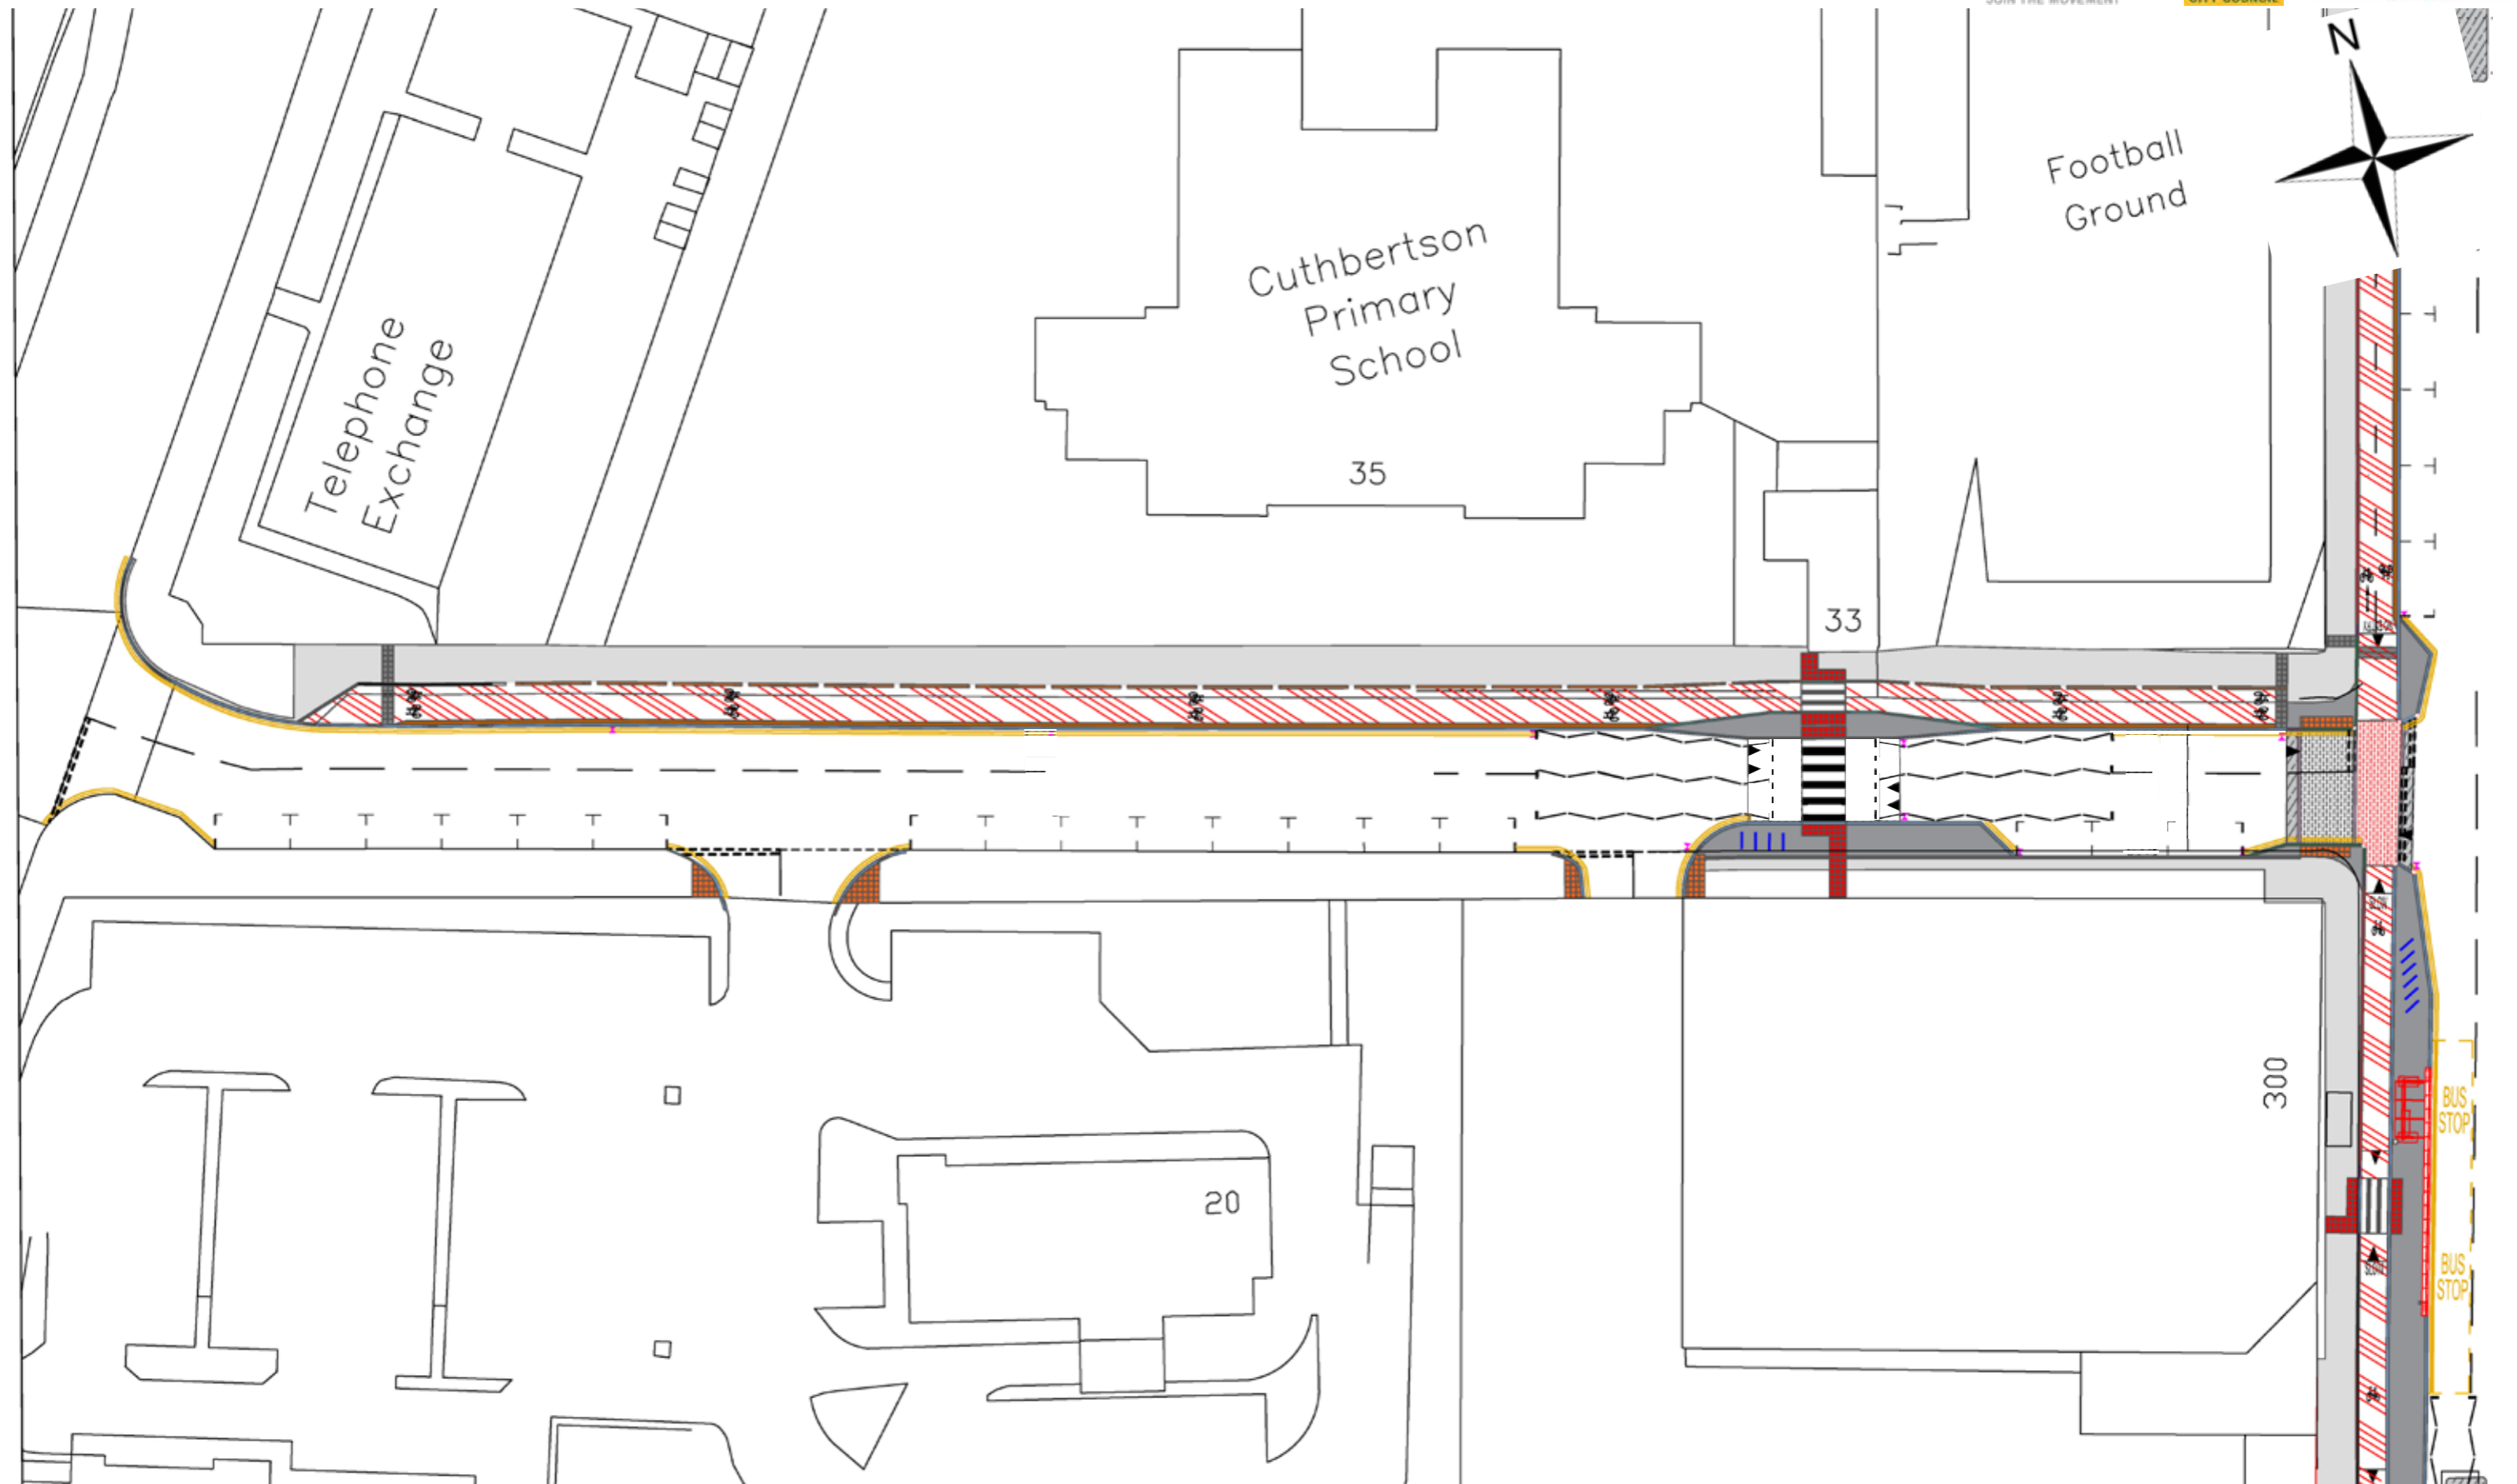

South City Way - Victoria Road Plan - 5 of 6

©Crown copyright and database right 2019. OS Licence Number 100023379. You are not permitted to copy, sub-licence or sell any of this data to third parties in any form

Key:

	Pavement Resurfaced		Cycle Lane		Cycle Rack
---	---------------------	---	------------	--	------------

Not to scale
Subject to change

South City Way - Victoria Road Plan - 6 of 6

©Crown copyright and database right 2019. OS Licence Number 100023379. You are not permitted to copy, sub-licence or sell any of this data to third parties in any form