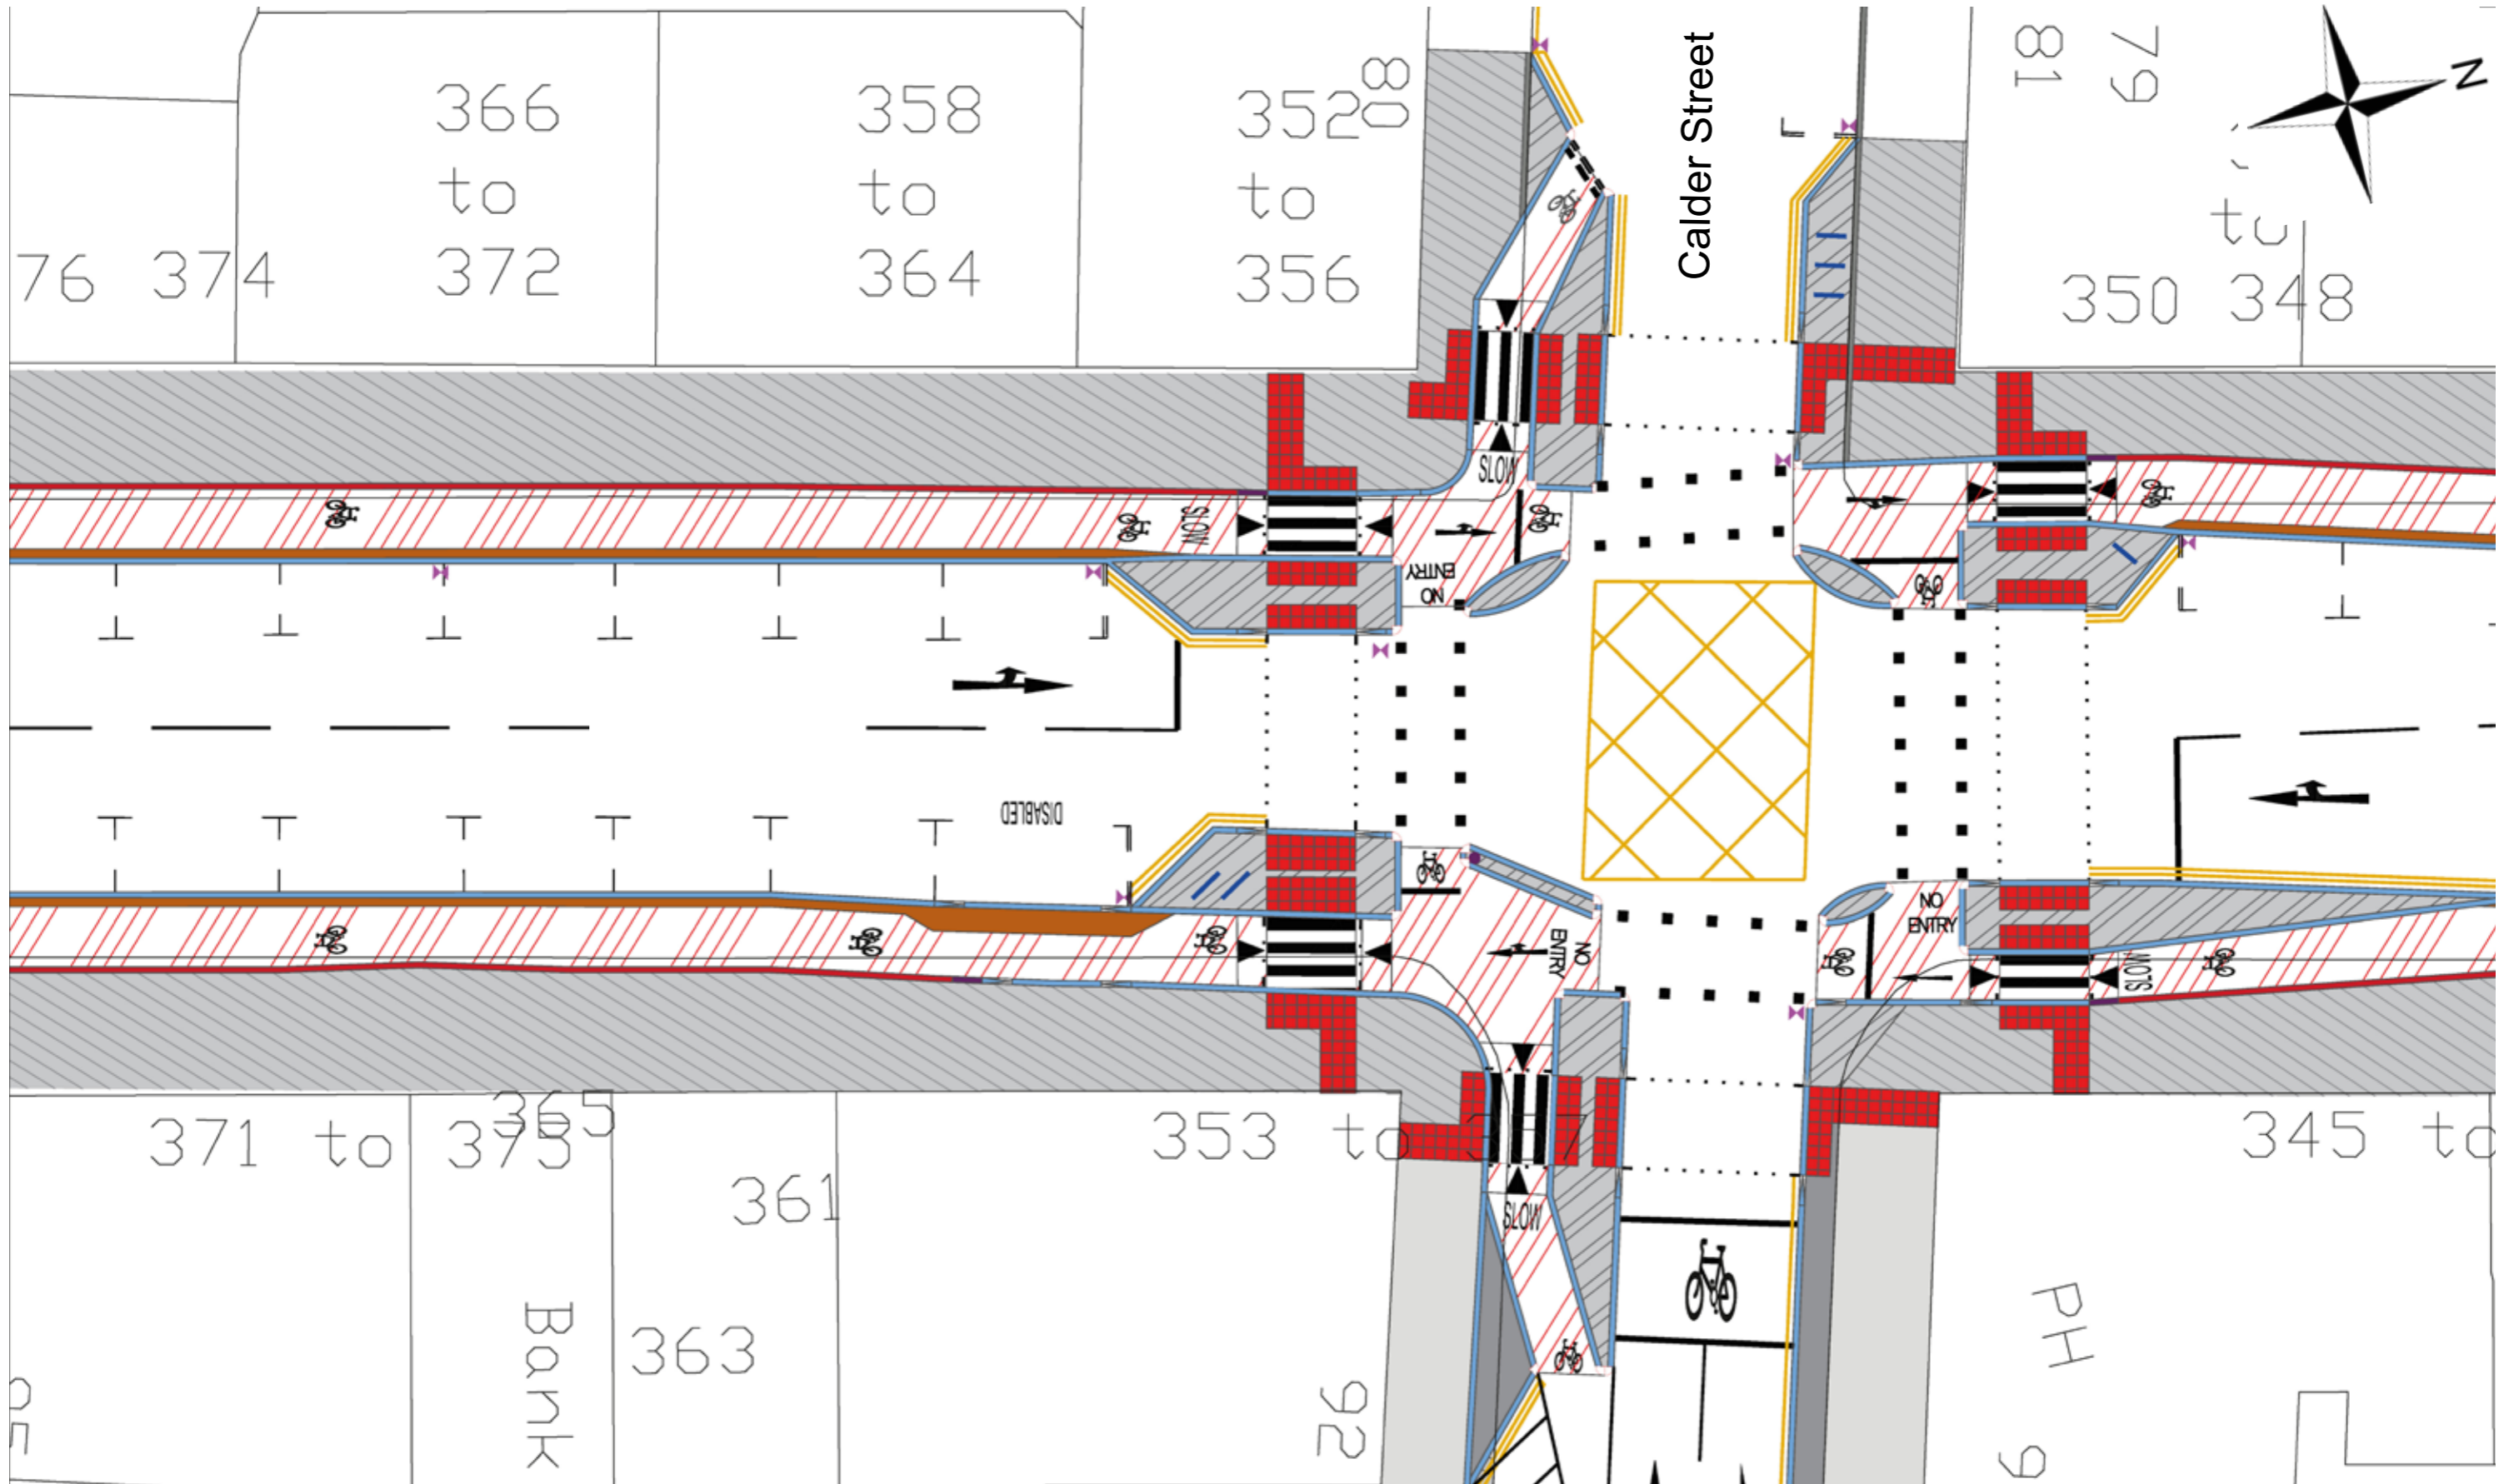

Not to scale
Subject to change

South City Way - Victoria Road Plan - 2 of 6

©Crown copyright and database right 2019. OS Licence Number 100023379. You are not permitted to copy, sub-licence or sell any of this data to third parties in any form

Not to scale

Subject to change

Key:

- Pavement Resurfaced
- New Paved Area
- Turning Area
- Cycle Lane
- Seat
- Tree
- Cycle Rack

South City Way - Victoria Road Plan - 3 of 6

©Crown copyright and database right 2019. OS Licence Number 100023379. You are not permitted to copy, sub-licence or sell any of this data to third parties in any form

Key:

- Pavement Resurfaced
- Cycle Lane
- Cycle Rack

Not to scale
Subject to change

South City Way - Victoria Road Plan - 4 of 6

©Crown copyright and database right 2019. OS Licence Number 100023379. You are not permitted to copy, sub-licence or sell any of this data to third parties in any form

South City Way - Victoria Road Plan - 5 of 6

©Crown copyright and database right 2019. OS Licence Number 100023379. You are not permitted to copy, sub-licence or sell any of this data to third parties in any form