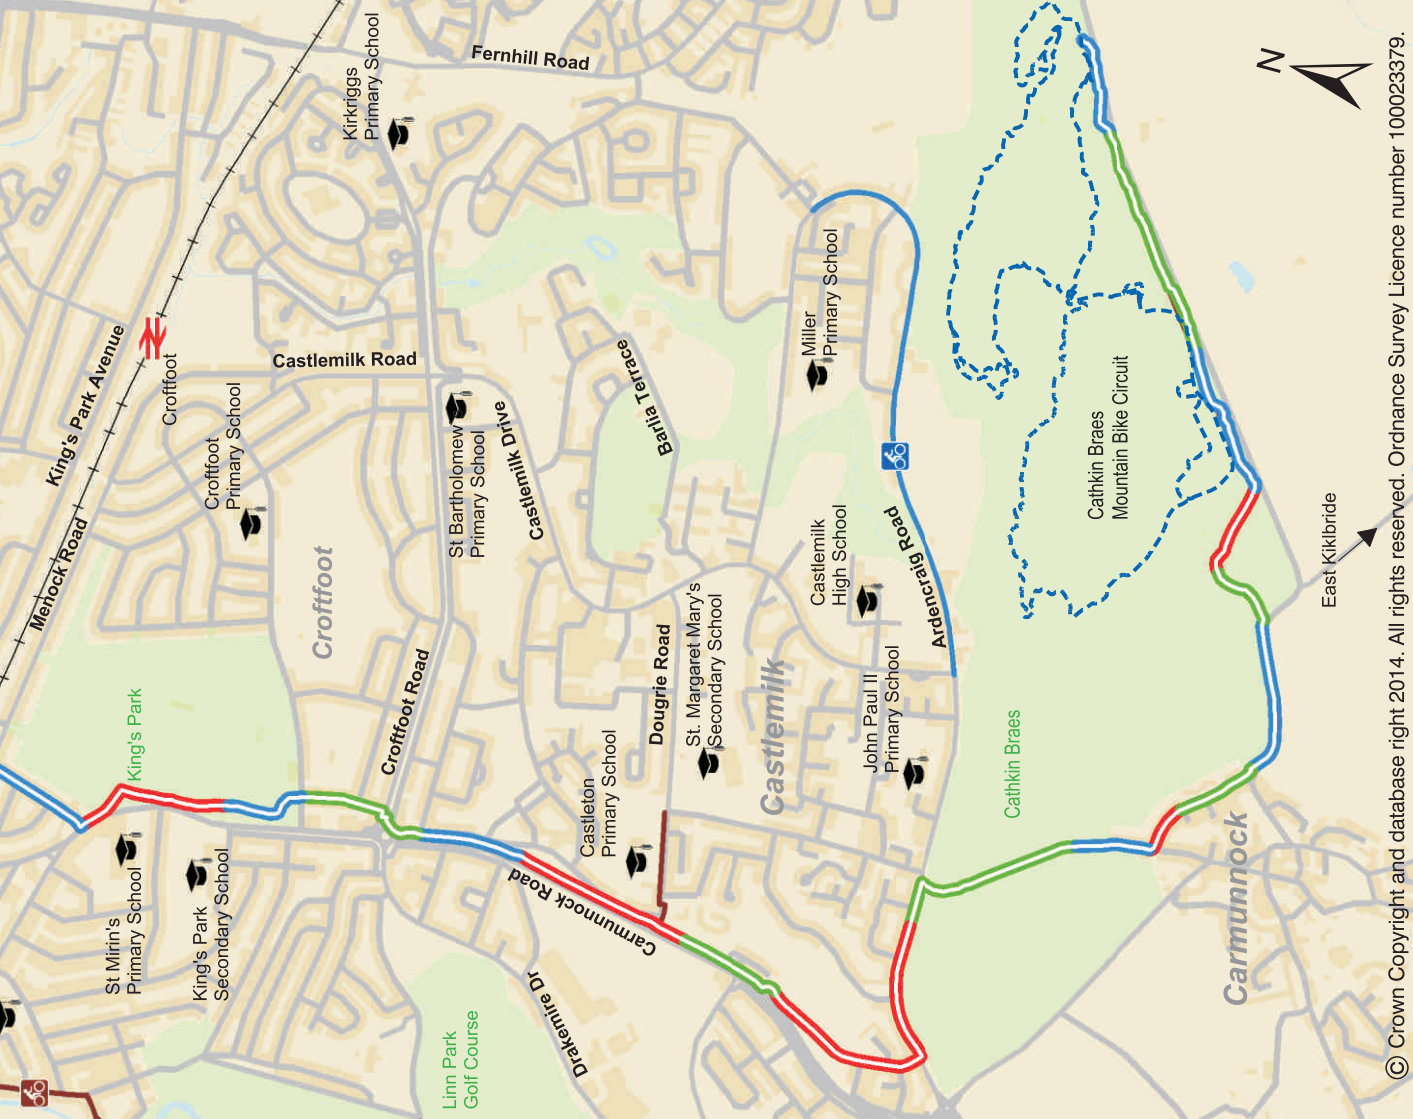

Queens Park

Annette Street Primary School

Holy Cross Primary School

C

- Key**
- Cycle Shops
 - Off Road Cycle Routes
 - On Road Cycle Route/Quality Bus Corridor

Cycling Tips

Visibility

- Wear bright or reflective clothing or accessories.
- Use lights after dark; LED lights are affordable and effective
- Use appropriate arm signals when making a left or right turn